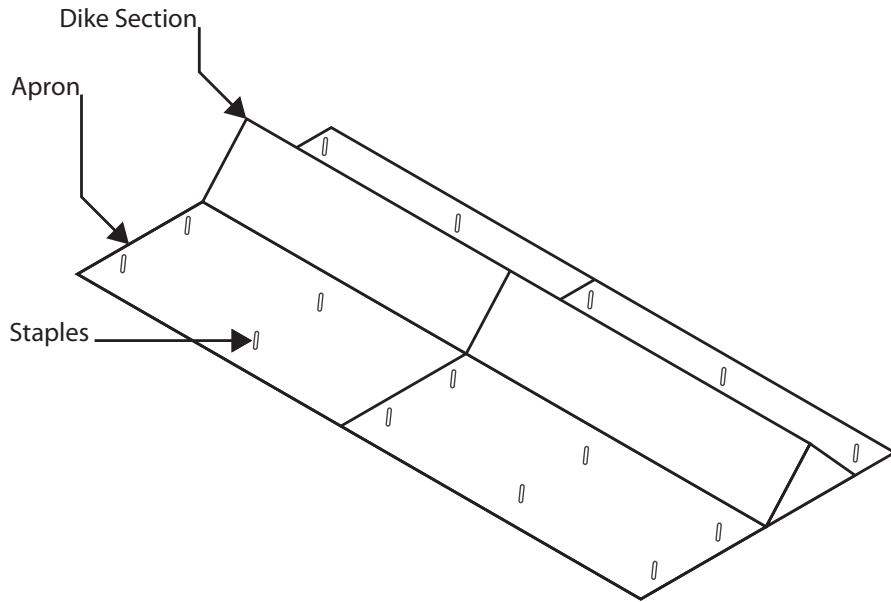

Triangular

Silt Dike™

Triangular Silt Dike
Installation Diagram

Distributed by:

Indian Valley Industries, Inc.

P.O. Box 810 Johnson City, NY 13790

Phone: (607) 729-5111 (800) 659-5111 Fax: (607) 729-5158

www.iviindustries.com