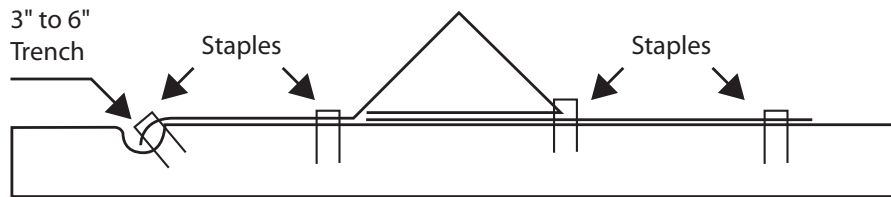

Triangular

Silt Dike™

Triangular Silt Dike
Installation Diagram

Distributed by:

Indian Valley Industries, Inc.

P.O. Box 810 Johnson City, NY 13790

Phone: (607) 729-5111 (800) 659-5111 Fax: (607) 729-5158

www.iviindustries.com